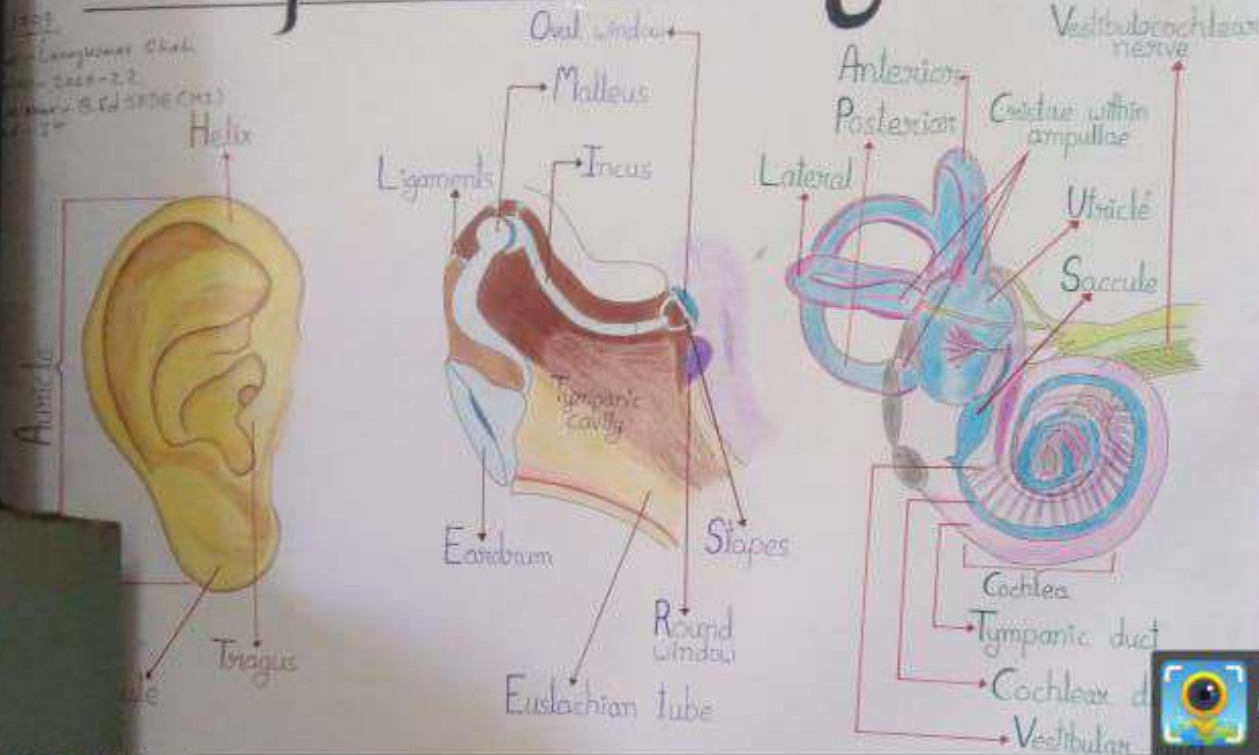

 GPS Map Camera

Bhopal, Madhya Pradesh, India

Unnamed Road, Yashoda Vihar Colony, Chuna
Bhatti, Bhopal, Madhya Pradesh 462016, India

Lat 23.193511°

Long 77.412628°

18/05/23 01:35 PM GMT +05:30

Simple Ear Diagram